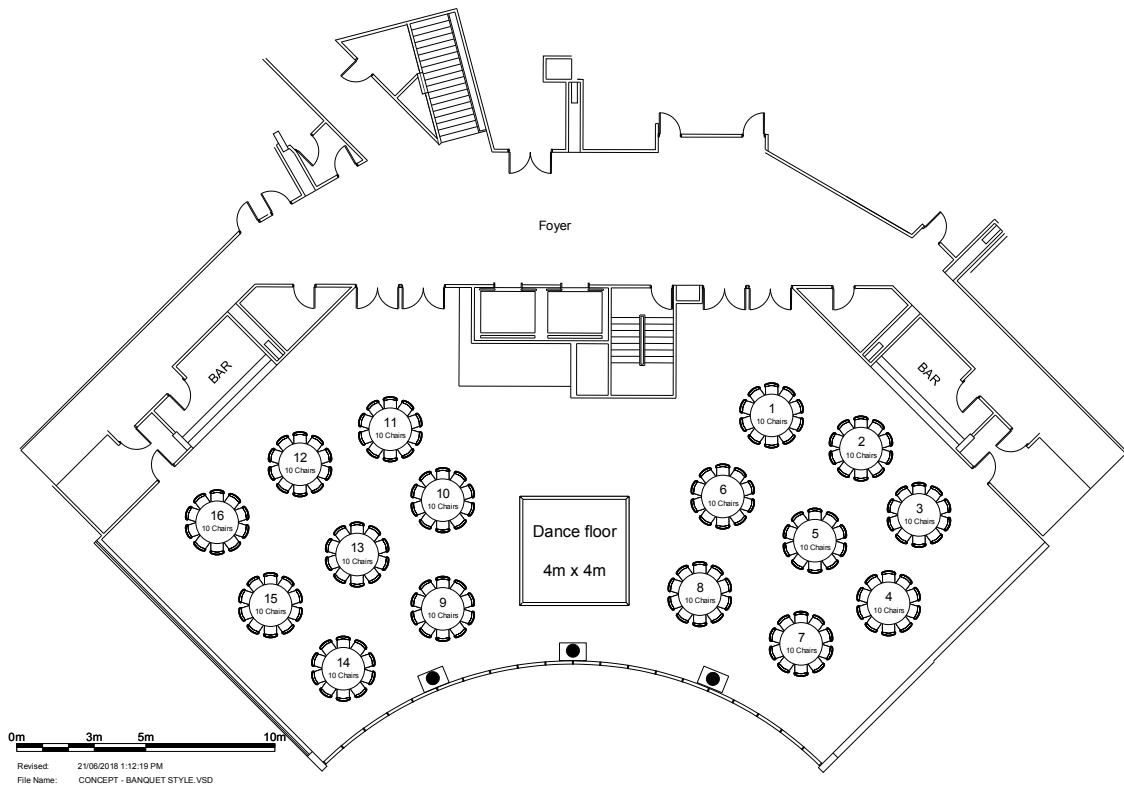

WEST HQ

WEST HQ **CONFERENCE** **& EVENTS**

From magic milestones to corporate conferences and meetings.

events@westhq.com.au | www.westhq.com.au
33 Railway Street, Rooty Hill NSW 2766

CONCEPT ROOM

With a sculpted high ceiling and an abundance of light, this multi-use room can be split into half for smaller groups or utilised at full space to accommodate up to 400 theatre style.

Set inside the Novotel Sydney, West HQ and adjacent to the stunning Menu 33 Bar & Grill there's space to extend your conference into after-work drinks.

FEATURES

648 sqm

Data Projector

Electronic Roll Down Screen

Audio Speakers

Driveway entrance which allows for displaying vehicles

Bar

CONFIGURATIONS

	U Shape	Boardroom	Banquet (NO DF)	Banquet (With DF)	Reception	Class Room	Theatre	Cabaret Style (Tables of 6-8)
<i>Concept Room</i>	-	-	240	200	300	150	400	140
<i>Concept Room 1</i>	35	-	100	70	110	75	200	60/70
<i>Concept Room 2</i>	35	-	100	70	110	75	200	60/70

CONCEPT ROOM FLOORPLANS

BANQUET STYLE FULL ROOM

BANQUET STYLE HALF ROOM

CONCEPT ROOM FLOORPLANS

THEATRE STYLE HALF ROOM

CABARET HALF ROOM