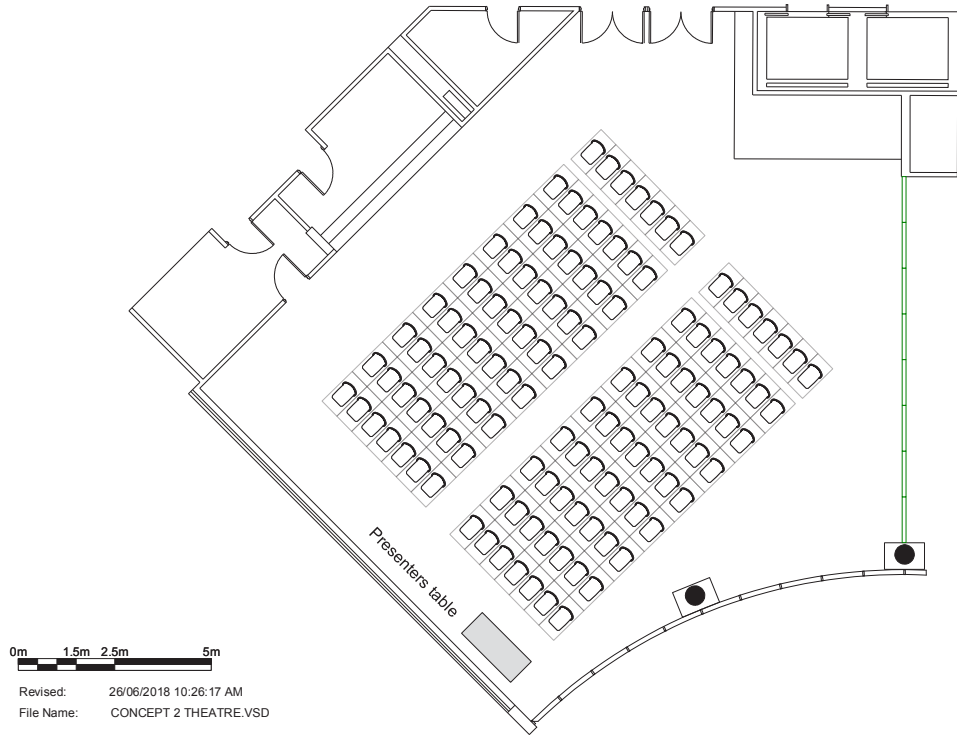

WEST HQ

WEST HQ **CONFERENCE** **& EVENTS**

From magic milestones to corporate conferences and meetings.

events@westhq.com.au | www.westhq.com.au
33 Railway Street, Rooty Hill NSW 2766

CONCEPT ROOM

With a sculpted high ceiling and an abundance of light, this multi-use room can be split into half for smaller groups or utilised at full space to accommodate up to 400 theatre style.

Set inside the Novotel Sydney, West HQ and adjacent to the stunning Menu 33 Bar & Grill there's space to extend your conference into after-work drinks.

FEATURES

648 sqm

Data Projector

Electronic Roll Down Screen

Audio Speakers

Driveway entrance which allows for displaying vehicles

Bar

CONFIGURATIONS

	U Shape	Boardroom	Banquet (NO DF)	Banquet (With DF)	Reception	Class Room	Theatre	Cabaret Style (Tables of 6-8)
<i>Concept Room</i>	-	-	240	200	300	150	400	140
<i>Concept Room 1</i>	35	-	100	70	110	75	200	60/70
<i>Concept Room 2</i>	35	-	100	70	110	75	200	60/70

CONCEPT ROOM FLOORPLANS

BANQUET STYLE FULL ROOM

BANQUET STYLE HALF ROOM

CONCEPT ROOM FLOORPLANS

THEATRE STYLE HALF ROOM

CABARET HALF ROOM