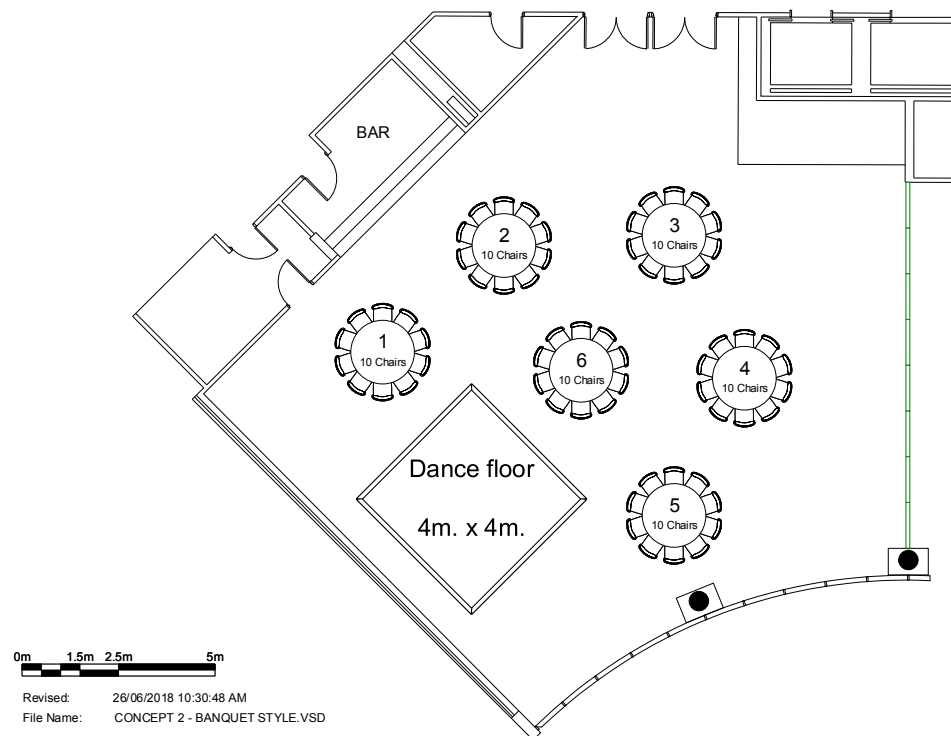

WEST HQ

WEST HQ **CONFERENCE** **& EVENTS**

From magic milestones to corporate conferences and meetings.

events@westhq.com.au | www.westhq.com.au
33 Railway Street, Rooty Hill NSW 2766

CONCEPT ROOM

With a sculpted high ceiling and an abundance of light, this multi-use room can be split into half for smaller groups or utilised at full space to accommodate up to 400 theatre style.

Set inside the Novotel Sydney, West HQ and adjacent to the stunning Menu 33 Bar & Grill there's space to extend your conference into after-work drinks.

FEATURES

648 sqm

Data Projector

Electronic Roll Down Screen

Audio Speakers

Driveway entrance which allows for displaying vehicles

Bar

CONFIGURATIONS

	U Shape	Boardroom	Banquet (NO DF)	Banquet (With DF)	Reception	Class Room	Theatre	Cabaret Style (Tables of 6-8)
<i>Concept Room</i>	-	-	240	200	300	150	400	140
<i>Concept Room 1</i>	35	-	100	70	110	75	200	60/70
<i>Concept Room 2</i>	35	-	100	70	110	75	200	60/70

CONCEPT ROOM FLOORPLANS

BANQUET STYLE FULL ROOM

BANQUET STYLE HALF ROOM

CONCEPT ROOM FLOORPLANS

THEATRE STYLE HALF ROOM

CABARET HALF ROOM