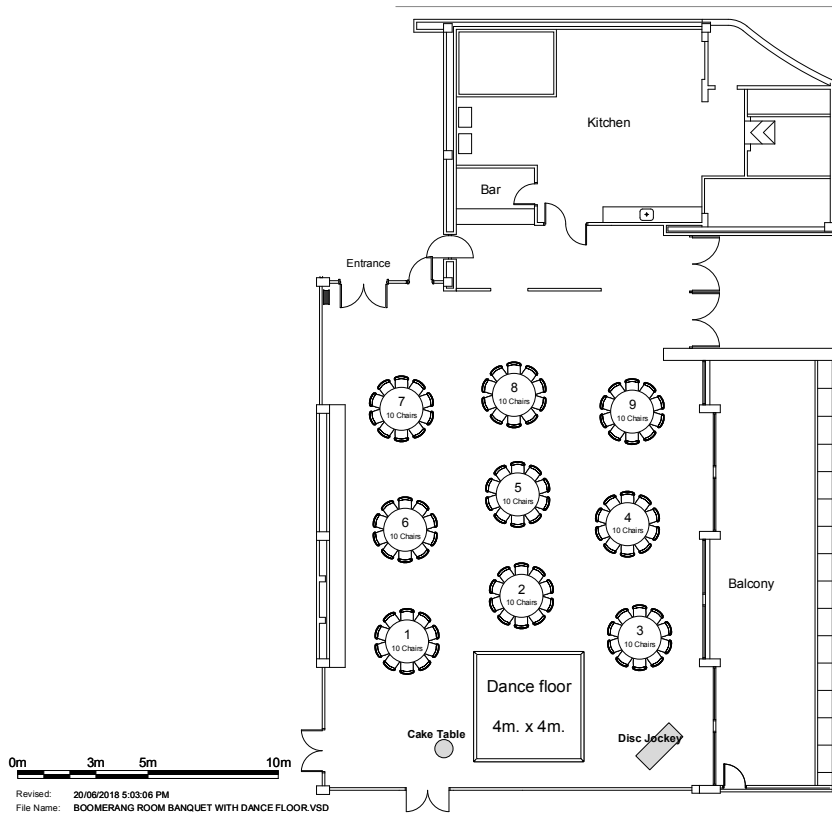

BOOMERANG ROOM FLOORPLANS

BOOMERANG ROOM BANQUET WITH DANCEFLOOR